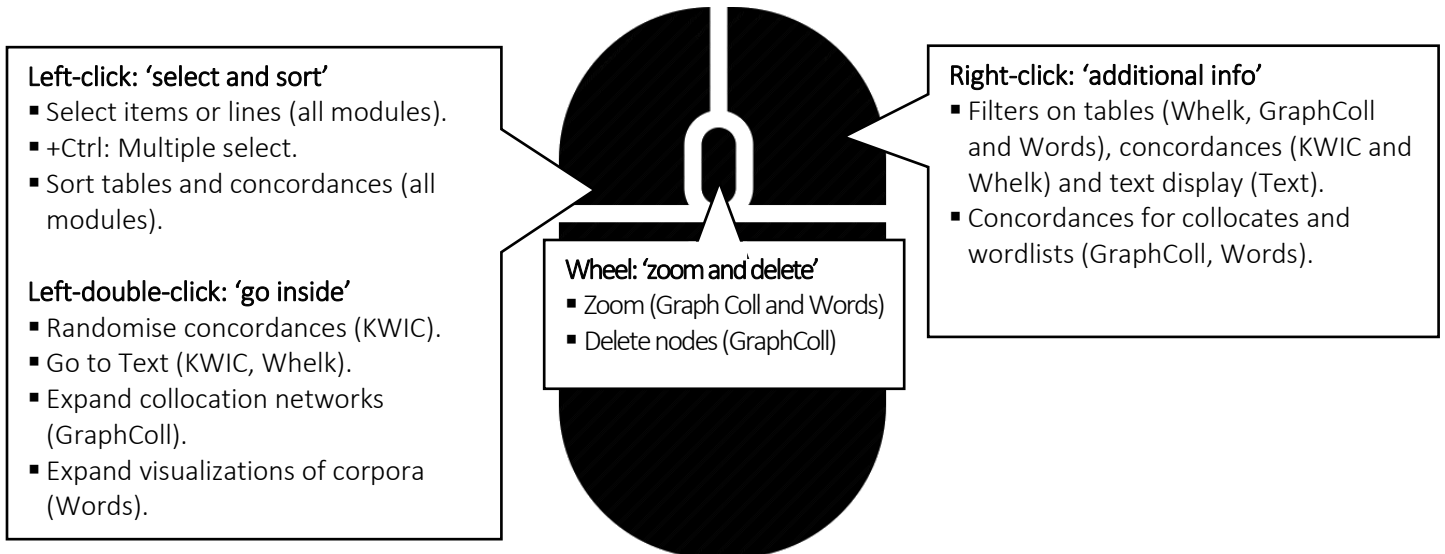

- **Windows (any):** Double-click on 'start.bat' [note that the '.bat' extension may be hidden in Windows].
- **Mac & Linux:** Double-click on 'LancsBox.jar'

### 3 Key functionalities

This section reviews key functionalities of #LancsBox that are common to multiple #LancsBox modules.

---

#### 3.1 Mouse clicks

#LancsBox doesn't use drop-down menus. Instead, all commands are literally just one mouse click away.

---

Hover with the mouse pointer for tooltips (brief contextual explanation of key functionalities/terms) to appear.

► **Note:** Mac users need to review their specific setup of the mouse clicks. By default, right-click is defined as Control + click. Alternatively, a standard two-button mouse with a wheel can be connected to a Mac machine.